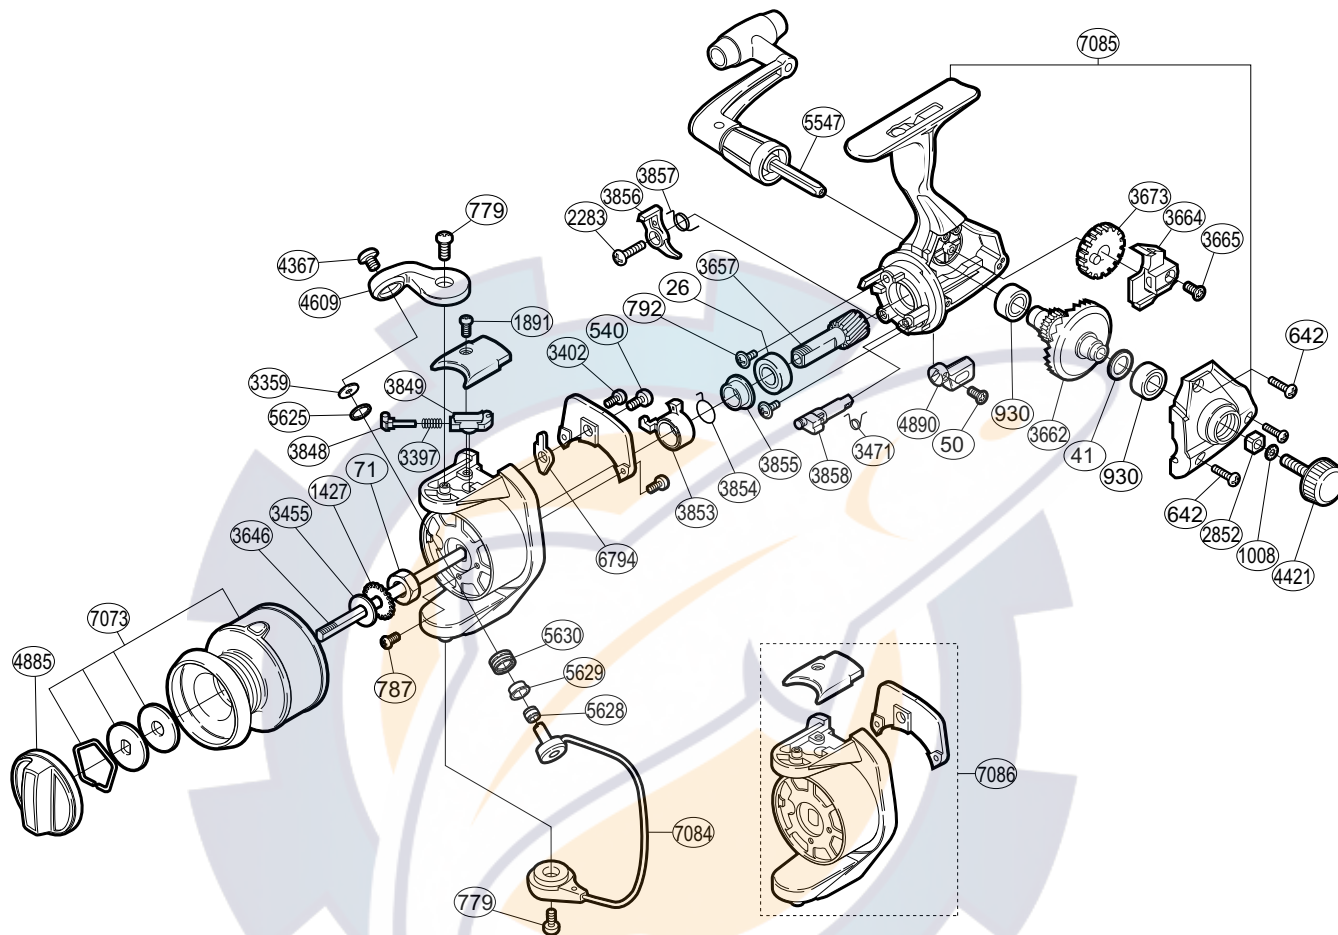

SHIMANO®

SIENNA®

SN-2000FA

Part No.	Description	Part No.	Description	Part No.	Description
RD 0026	Ball Bearing	RD 3402	Cover Screw	RD 4367	Line Roller Screw
RD 0041	Drive Gear Washer	RD 3455	Spool Washer	RD 4421	Handle Screw Cap
RD 0050	Anti-Reverse Lever Screw	RD 3471	Anti-Reverse Cam Spring	RD 4609	Bail Arm
RD 0071	Rotor Nut	RD 3646	Main Shaft	RD 4885	Drag Knob
RD 0540	Bail Trip Lever Screw	RD 3657	Pinion Gear	RD 4890	Anti-Reverse Lever
RD 0642	Side Cover Screw	RD 3662	Drive Gear	RD 5547	Handle Assembly
RD 0779	Multi-Purpose Screw	RD 3664	Oscillating Slider	RD 5625	Line Roller Spacer
RD 0787	Nut Lock Screw	RD 3665	Slider Retainer Screw	RD 5628	Line Roller Collar
RD 0792	Bearing Retainer Screw	RD 3673	Oscillating Gear	RD 5629	Line Roller Bushing
RD 0930	Ball Bearing	RD 3848	Bail Spring Guide (A)	RD 5630	Line Roller
RD 1008	Handle Lock Washer	RD 3849	Bail Spring Guide (B)	RD 6794	Bail Trip Lever
RD 1427	Spool Support	RD 3853	Anti-Reverse Lock Out	RD 7073	Spool Assembly
RD 1891	Bail Spring Cover Screw	RD 3854	Anti-Reverse Lock Out Spring	RD 7084	Bail Assembly
RD 2283	Anti-Reverse Pawl Screw	RD 3855	Lock Out Spring Holder	RD 7085	Body Assembly
RD 2852	Handle Screw Lock	RD 3856	Anti-Reverse Pawl	RD 7086	Rotor Assembly
RD 3359	Line Roller Washer	RD 3857	Anti-Reverse Pawl Spring		
RD 3397	Bail Spring	RD 3858	Anti-Reverse Cam		